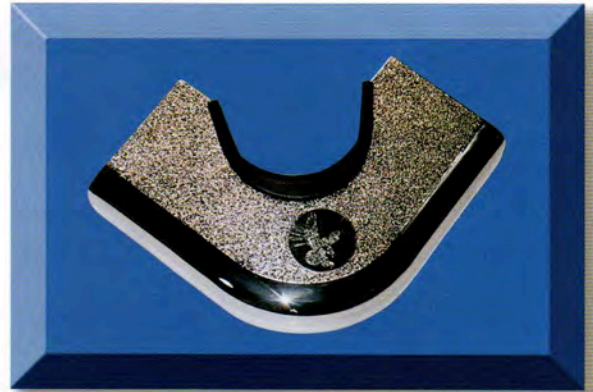

ACCESSORIES INCLUDE:

- 4 Solid Cue Sticks
- (15) 2¼" Belgian Balls
- Triangle Rack
- Box of Chalk
- Brush
- Magnetic Cue Ball

YOUR AUTHORIZED DISTRIBUTOR

GREAT AMERICAN
Recreation Equipment, Inc.

State-of-the-art manufacturing facility ensures consistency and accuracy in construction and offer these fine quality features

- Solid poplar cabinet grade $\frac{3}{4}$ " plywood construction on sides and bottom
- Unitized composite trouble free and fast ball return assembly
- Dome shake-proof washers on railbolts, corners and slate
- Reliable anti-cheat dump bar system eliminates free play and service calls
- Modular coin box housing designed for simple service
- Hinged and locked hatch under table for leg storage and cleanout
- Superior selection poplar wood top frame and rails for best cushion play action
- Dual steel center slate supports provide reliable flat level playing surface
- Premium lexan ball viewer with retaining screws and frame reduces chance of breakage
- Vertical 5 coin mechanism adjust in moments on location complimented with a deep large cash box for generous earnings
- Rails and slate are covered with a 21oz. cloth which promotes faster play and longer time before first recovery
- Double rollers on ball release provide smoother action, less wear and less down time
- Each table operates with magnetic $2\frac{1}{4}$ " or $2\frac{3}{8}$ " cue ball with 15th cue ball lock-up, accented by our reliable cue ball separator
- Each table is crafted with the finest imported one piece slate
- Cloth and formica selections available on request
- Factory play @ 50 cents

Stylish die cast reinforced, polished chrome-plated corners with Eagle logo, feature advanced screw in pocket liners for ease in replacement.

"We know you appreciate Quality" All of the features that we have previously mentioned and more that we take for granted exclusively with Great American!