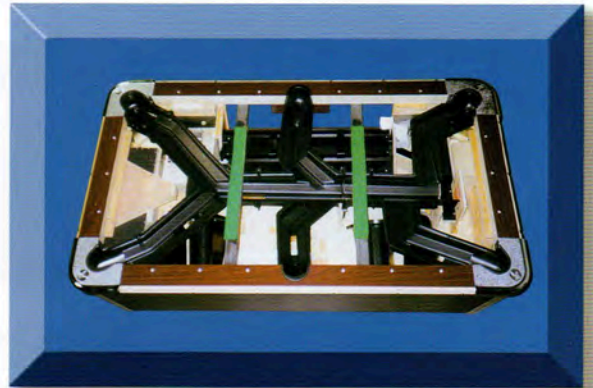

Stylish die cast reinforced, polished chrome-plated corners with Eagle logo, feature advanced screw in pocket liners for ease in replacement.

"We know you appreciate Quality" All of the features that we have previously mentioned and more that we take for granted exclusively with Great American!