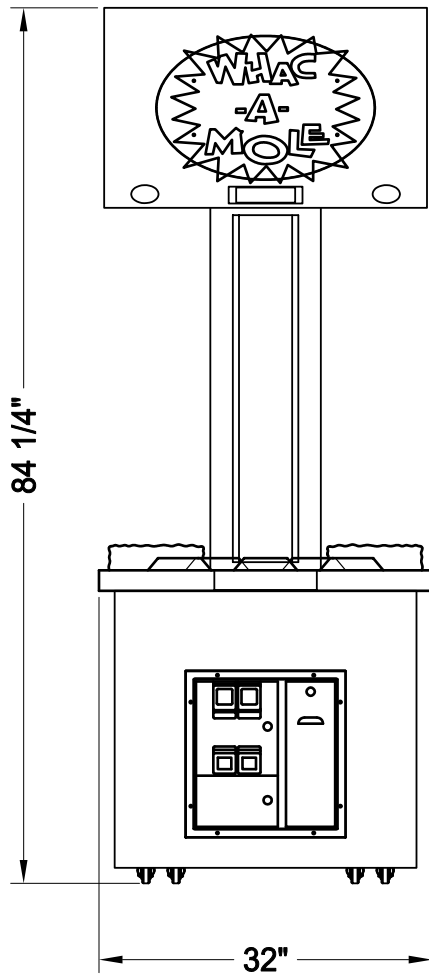

SKILL LEVEL PROGRAMMABLE

DYNAMIC SCORE OPTION

**CONTACT US FOR
MORE DETAILS.**

WHAC-A-MOLE pro

ALL PARAMETERS ARE APPROXIMATE AND SUBJECT TO CHANGE WITHOUT NOTICE

Power Requirements

6 amps 110V

Game Weight: 243 lbs.

Crated Dimensions & Weight

TBD Long x TBD Wide x TBD High

Weight: TBD lbs.

Bob's Space Racers, Inc.

Serving the amusement industry since 1970